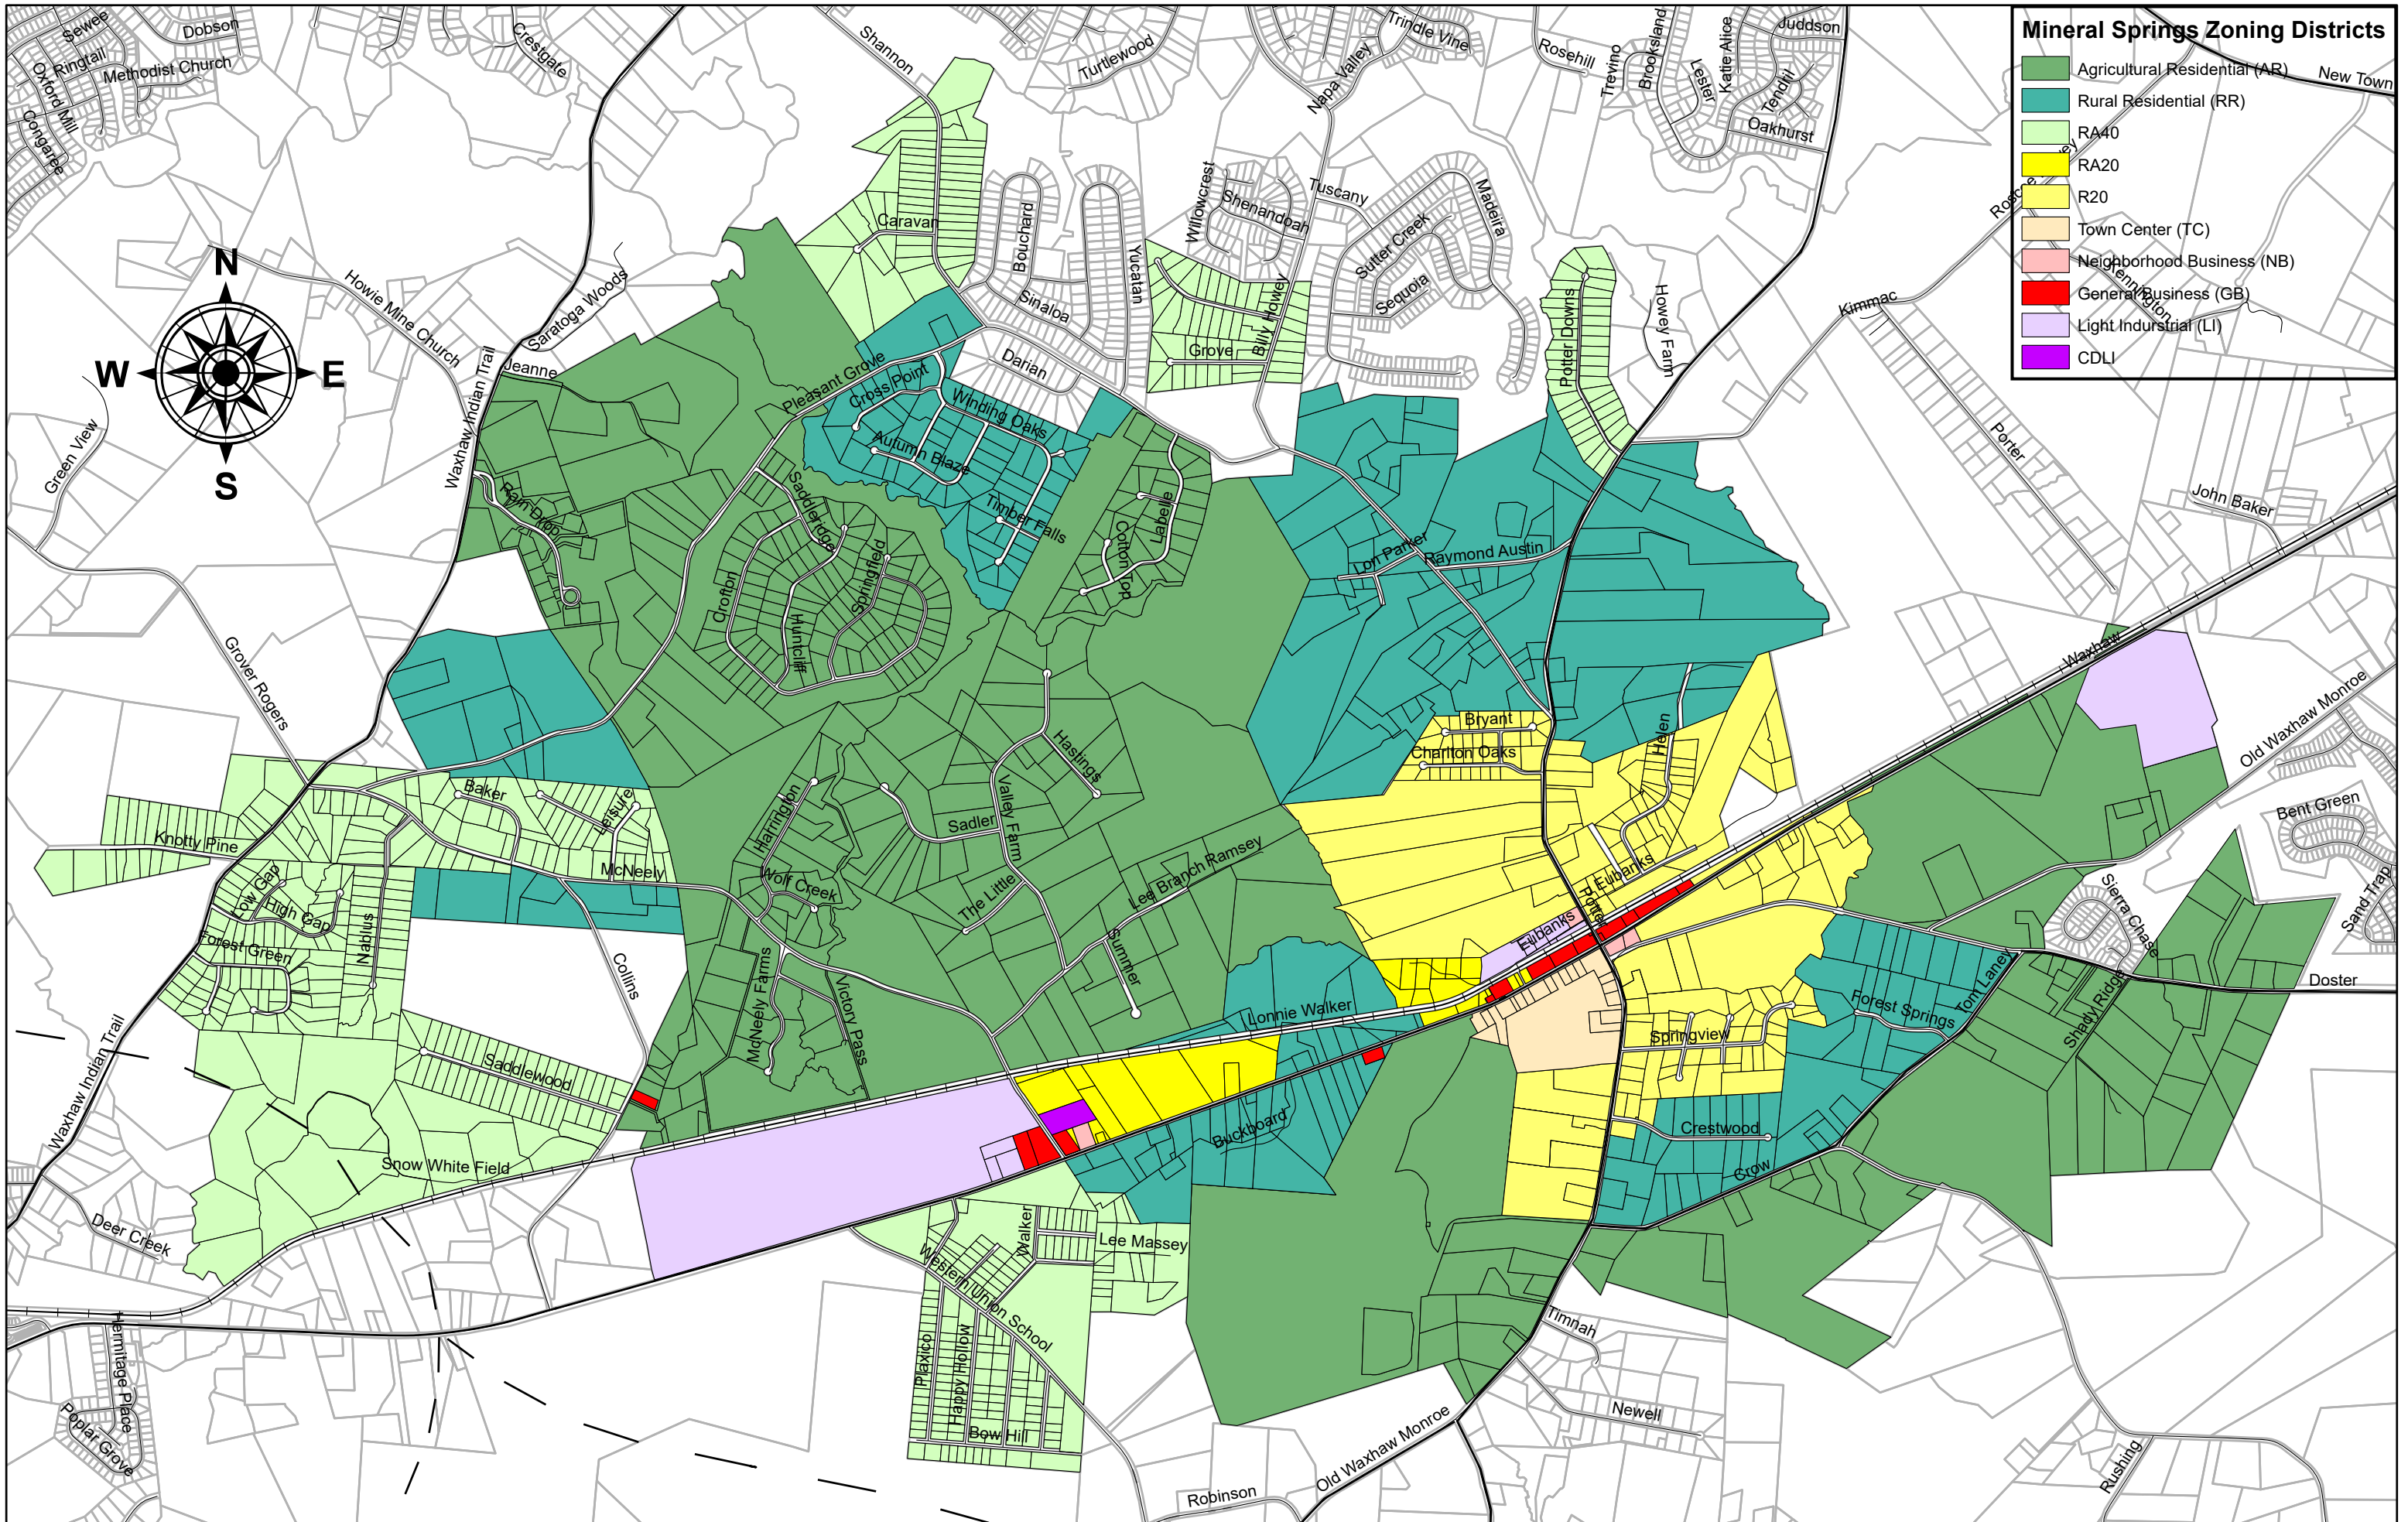

Mineral Springs Zoning Map

Mineral Springs Zoning Districts

- Agricultural Residential (AR)
- Rural Residential (RR)
- RA40
- RA20
- R20
- Town Center (TC)
- Neighborhood Business (NB)
- General Business (GB)
- Light Industrial (LI)
- CDLI

November 2023